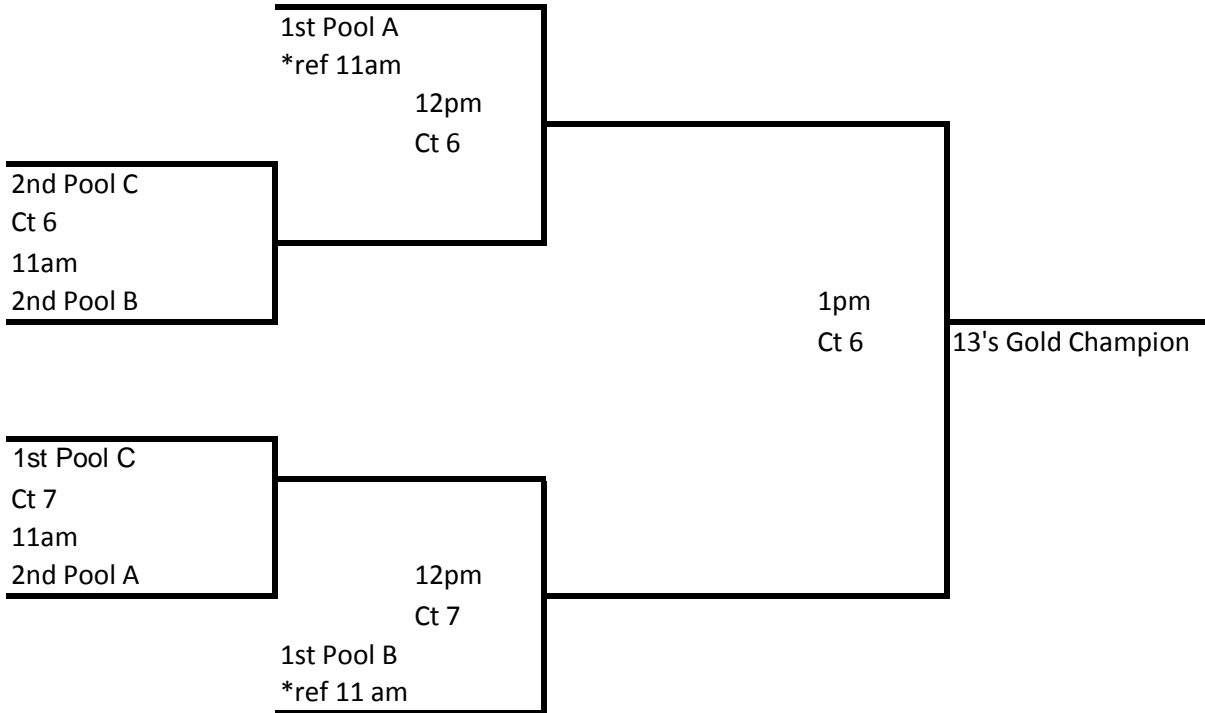

13's Division Playoffs (Sunday)

13's Gold Division -- Courts 6 and 7 -- Shorecrest Preparatory School

Loser of each playoff match refs the next match.