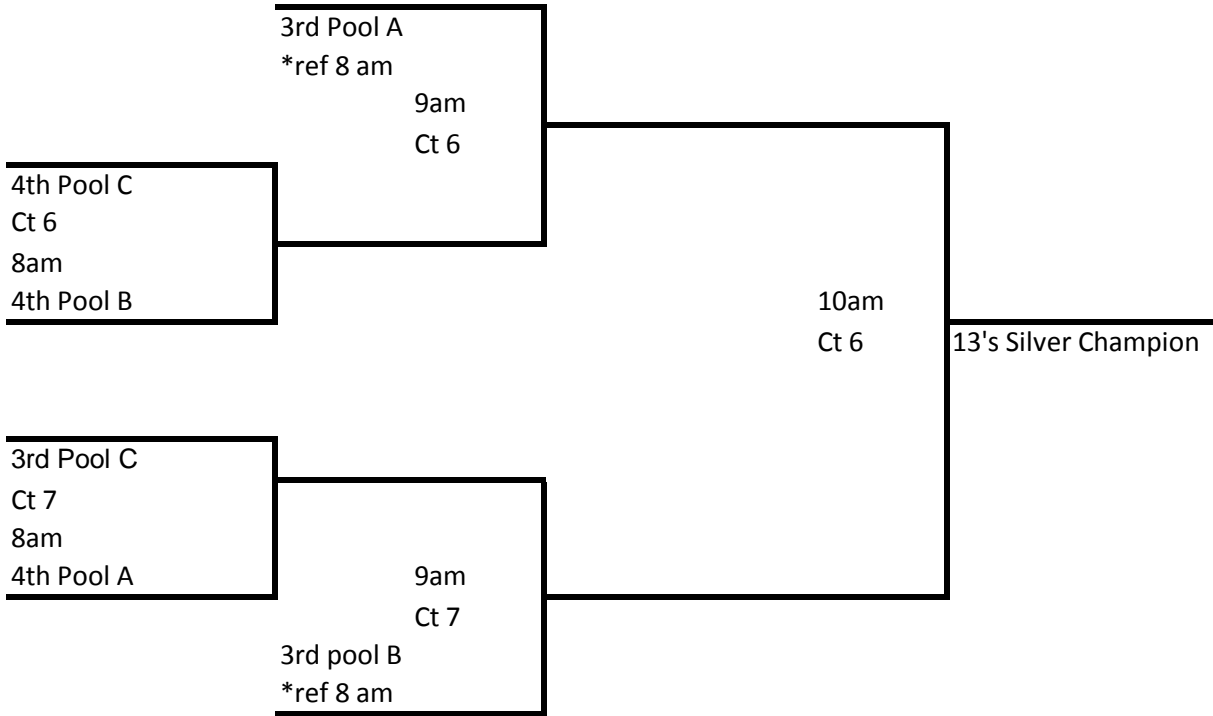

Pool B -- Court 7 -- Shorecrest							Matches		Games		Place
4 Team Pool							Won	Lost	Won	Lost	
1. Tampa Titans 13 sole											
2. OVA 13 National Blue											
3. Venetian Bay 13 Latte											
4. Synergy 13 Fortius											
Saturday	Saturday	Saturday	Saturday	Saturday	Saturday	Day					
8am	9am	10am	11am	12am	1pm	Time					
Ct7	Ct7	Ct7	Ct7	Ct7	Ct7	Location					
1 v 3 R:2	2 v 4 R:1	1 v 4 R:3	2 v 3 R:1	3 v 4 R:2	1 v 2 R:4	Who					
						Game 1					
						Game 2					
						Game 3					

Pool C -- Court 8 -- Shorecrest							Matches		Games		Place
4 Team Pool							Won	Lost	Won	Lost	
1. OVA 13 North Travel											
2. Coastline 13 Wave											
3. Tampa Titans 13 Verde											
4. Synergy 13 Altius											
Saturday	Saturday	Saturday	Saturday	Saturday	Saturday	Day					
8am	9am	10am	11am	12am	1pm	Time					
Ct8	Ct8	Ct8	Ct8	Ct8	Ct8	Location					
1 v 3 R:2	2 v 4 R:1	1 v 4 R:3	2 v 3 R:1	3 v 4 R:2	1 v 2 R:4	Who					
						Game 1					
						Game 2					
						Game 3					

13's Division Playoffs (Sunday)

13's Gold Division -- Courts 6 and 7 -- Shorecrest Preparatory School

Loser of each playoff match refs the next match.

13's Division Playoffs (Sunday)

13's Silver Division -- Courts 6 and 7 -- Shorecrest Preparatory School