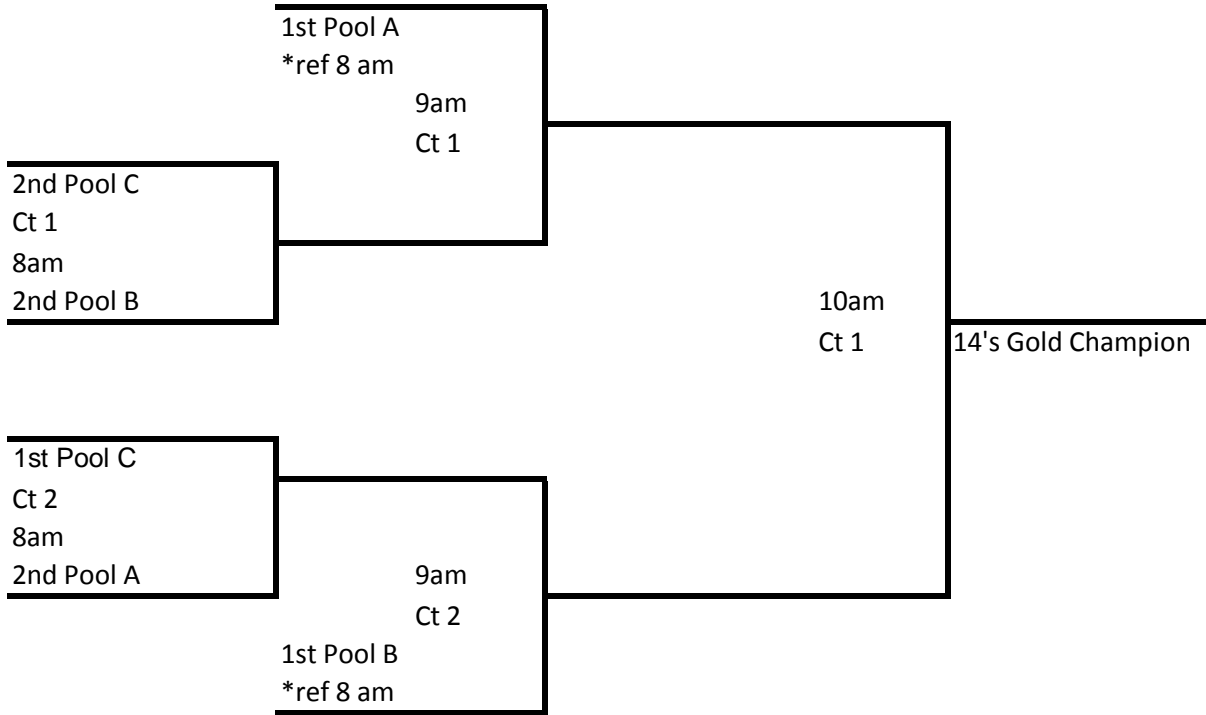

14's Division Playoffs (Sunday)

14's Gold Division -- Courts 1 and 2 -- Belleair Rec (Dimmit Center)

Loser of each playoff match refs the next match.

14's Division Playoffs (Sunday)

14's Silver Division -- Courts 1 and 2 -- Belleair Rec (Dimmit Center)

Loser of each playoff match refs the next match.