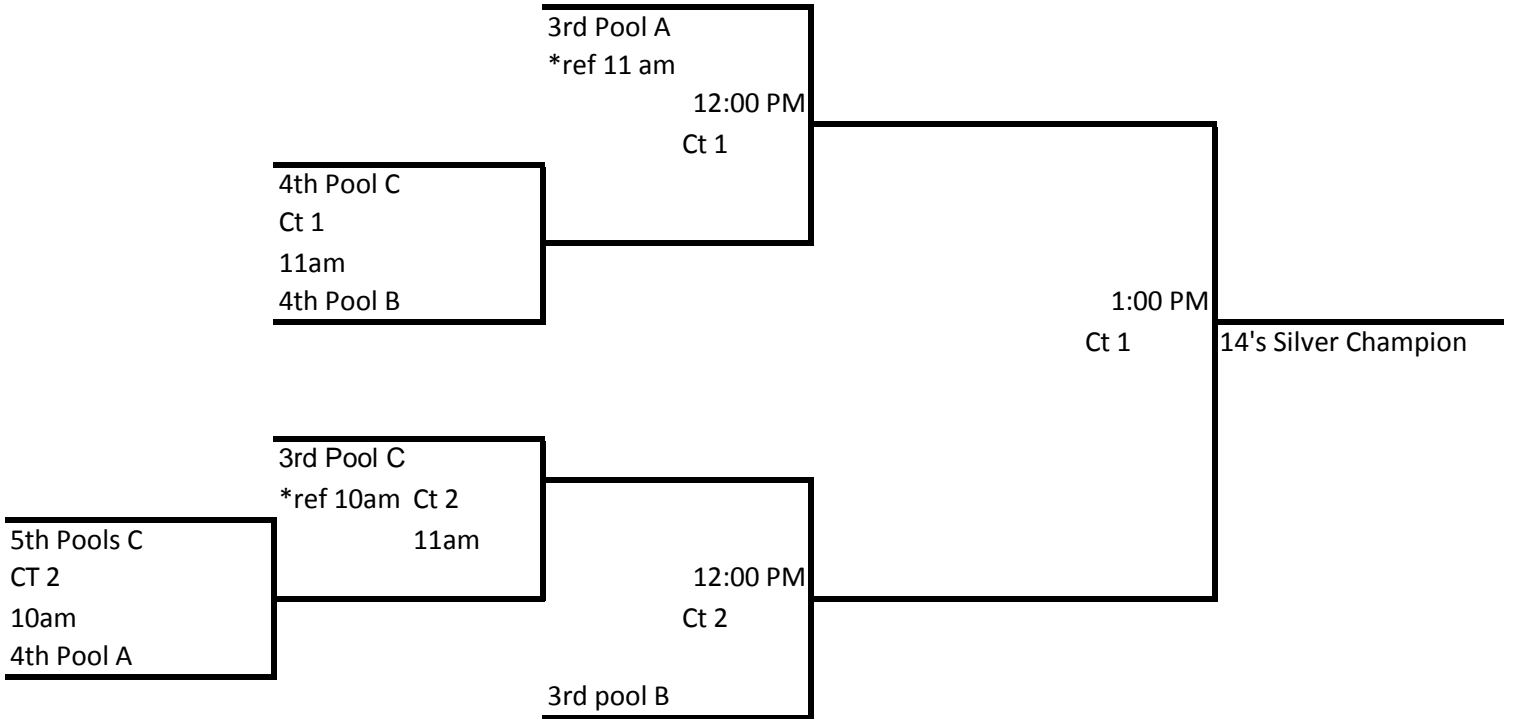

14's Division Playoffs (Sunday)

14's Gold Division -- Courts 1 and 2 -- Belleair Rec (Dimmit Center)

Loser of each playoff match refs the next match.

14's Division Playoffs (Sunday)

14's Silver Division -- Courts 1 and 2 -- Belleair Rec (Dimmit Center)

Loser of each playoff match refs the next match.