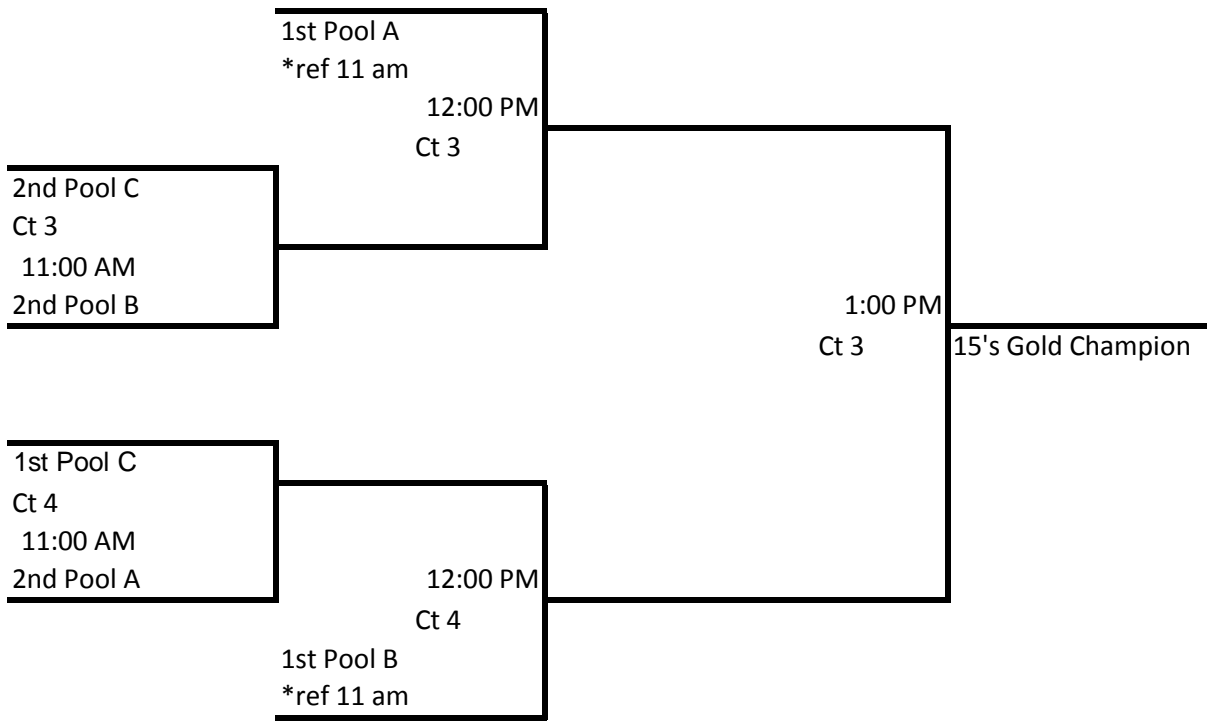

# 15s Division (Saturday)

Pool A -- Court 3 -- Long Center							Matches		Games		Place
4 Team Pool							Won	Lost	Won	Lost	
1. Tampa Titans 15 sole											
2. OVA 15 North Travel											
3. Boomtown 15 Boomsauce											
4. Synergy 15 Fortius											
Saturday	Saturday	Saturday	Saturday	Saturday	Saturday	Day					
2pm	3pm	4pm	5pm	6pm	7pm	Time					
Ct3	Ct3	Ct3	Ct3	Ct3	Ct3	Location					
1 v 3 R:2	2 v 4 R:1	1 v 4 R:3	2 v 3 R:1	3 v 4 R:2	1 v 2 R:4	Who					
						Game 1					
						Game 2					
						Game 3					

Pool B -- Court 5 --Long Center							Matches		Games		Place
4 Team Pool							Won	Lost	Won	Lost	
1. Boomtown 15 Boomshakalaka											
2. Tampa Titans 15 Verde											
3. Venetian Bay 14 Cappucc											
4. Tampa Bay One 15 Green											
Saturday	Saturday	Saturday	Saturday	Saturday	Saturday	Day					
2pm	3pm	4pm	5pm	6pm	7pm	Time					
Ct 4	Ct 4	Ct 4				Location					
1 v 3 R:2	2 v 4 R:1	1 v 4 R:3	2 v 3 R:1	3 v 4 R:2	1 v 2 R:4	Who					
						Game 1					
						Game 2					
						Game 3					

# 15's Division Playoffs (Sunday)

15's Gold Division -- Courts 3 and 4 -- Long Center

Loser of each playoff match refs the next match.

# 15's Division Playoffs (Sunday)

15's Silver Division -- Courts 3 and 4 -- Long Center

Loser of each playoff match refs the next match.