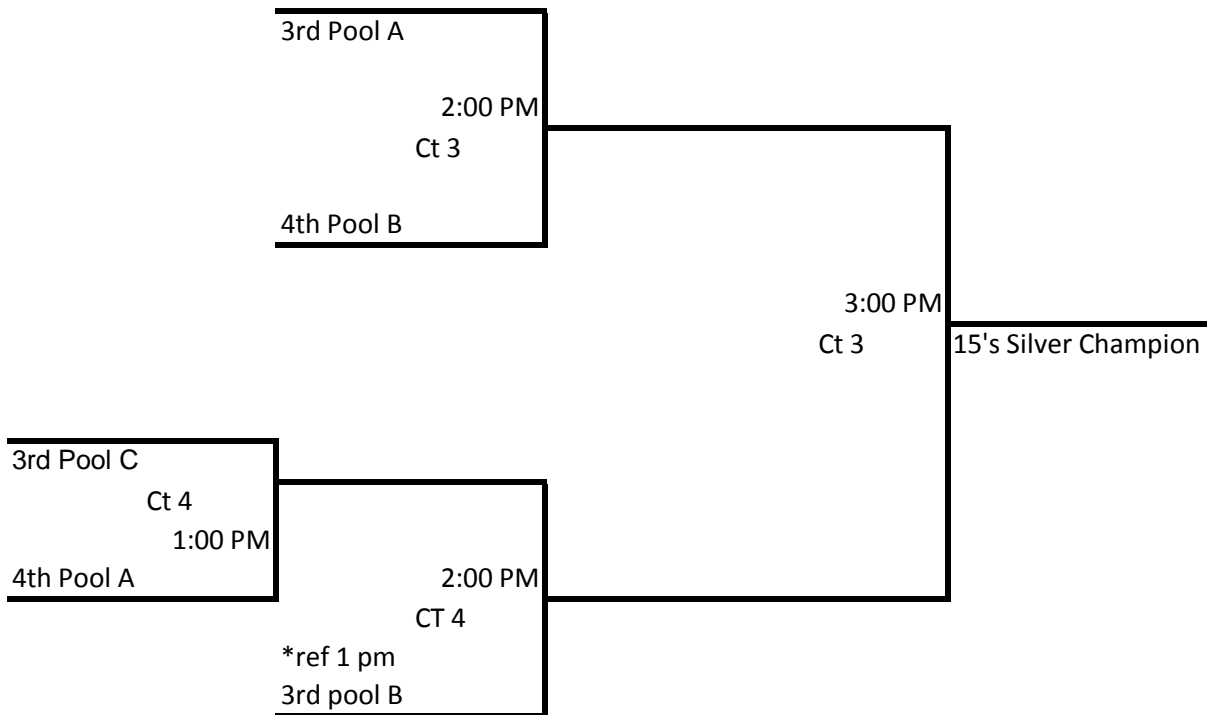

Pool B -- Court 5 --Long Center							Matches		Games		Place
4 Team Pool							Won	Lost	Won	Lost	
1. Boomtown 15 Boomshakalaka											
2. Tampa Titans 15 Verde											
3. Venetian Bay 14 Cappucc											
4. Tampa Bay One 15 Green											
Saturday	Saturday	Saturday	Saturday	Saturday	Saturday	Day					
2pm	3pm	4pm	5pm	6pm	7pm	Time					
Ct 4	Ct 4	Ct 4				Location					
1 v 3 R:2	2 v 4 R:1	1 v 4 R:3	2 v 3 R:1	3 v 4 R:2	1 v 2 R:4	Who					
						Game 1					
						Game 2					
						Game 3					

# 15's Division Playoffs (Sunday)

15's Gold Division -- Courts 3 and 4 -- Long Center

Loser of each playoff match refs the next match.

# 15's Division Playoffs (Sunday)

15's Silver Division -- Courts 3 and 4 -- Long Center

Loser of each playoff match refs the next match.