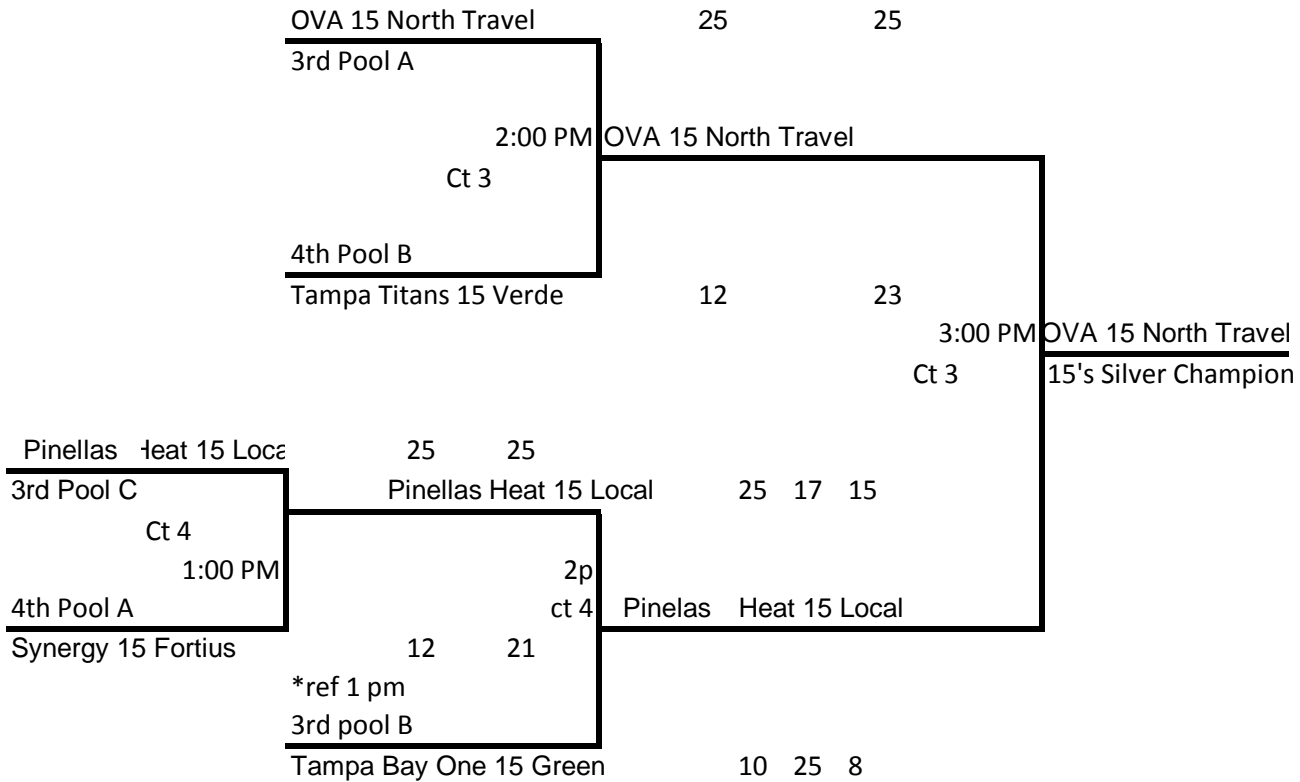

Pool B -- Court 5 --Long Center							Matches		Games		Place
4 Team Pool							Won	Lost	Won	Lost	
1. Boomtown 15 Boomshakalaka							1	2	3	4	2
2. Tampa Titans 15 Verde							1	2	2	4	4
3. Venetian Bay 14 Cappucc							3		6		1
4. Tampa Bay One 15 Green							1	2	2	5	3
Saturday	Saturday	Saturday	Saturday	Saturday	Saturday	Day					
2pm	3pm	4pm	5pm	6pm	7pm	Time					
Ct 4	Ct 4	Ct 4				Location					
1 v 3 R:2	2 v 4 R:1	1 v 4 R:3	2 v 3 R:1	3 v 4 R:2	1 v 2 R:4	Who					
15-25	25-19	23-25	10-25	25-20	25-23	Game 1					
11-25	25-13	25-21	15-25	25-12	25-16	Game 2					
		10-15				Game 3					

Pool 3 -- Court 4 --Long Center							Matches		Games		Place
3 Team Pool *3 games to 25							Won	Lost	Won	Lost	
1. SWSVB 15 Nike Air							2		4	2	1
2. Coastline 15 Black							1	1	2	2	2
3. Pinellas Heat 15 Local								2	1	3	3
Saturday	Saturday	Saturday	Saturday	Saturday	Saturday	Day					
5pm	6pm	7pm				Time					
Ct 4	Ct 4	Ct 4				Location					
1 v 3 R:2	2 v 3 R:1	1 v 2 R:3				Who					
25-22	25-19	25-13				Game 1					
26-24	25-21	15-25				Game 2					
24-26	17-25	25-21				Game 3					

15's Division Playoffs (Sunday)

15's Gold Division -- Courts 3 and 4 -- Long Center

	Tampa Titans 15 Sole	25	25	
	1st Pool A *ref 11 am			
		12p		
Coastline 15 Black	26	25	Ct 3	Tampa Titans 15 Sole
				23
2nd Pool C Ct 3 11:00 AM				24
2nd Pool B				
Boomtown 15 Boomsh	24	17		1:00 PM
				Ct 3
				Venetian Bay 14 Cappuc
SWSVB 15 Nike Air		11	21	15's Gold Champion
1st Pool C Ct 4 11:00 AM	Boomtown 15 Boomsauce	29	21	
2nd Pool A				
Boomtown 15 Boomsa		25	25	
	1st Pool B *ref 11 am			
	Venetian Bay 14 Cappuc	31	25	

Loser of each playoff match refs the next match.

15's Division Playoffs (Sunday)

15's Silver Division -- Courts 3 and 4 -- Long Center

Loser of each playoff match refs the next match.