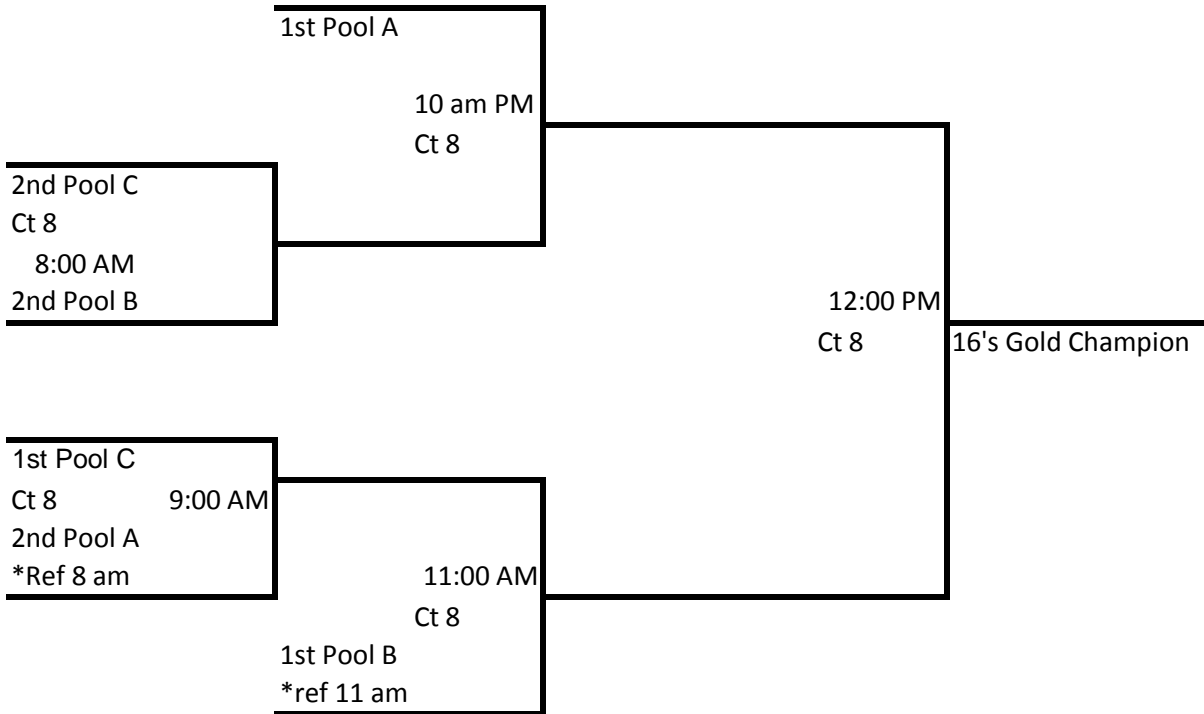

# 16s Division (Saturday)

Pool A -- Court 6 -- Shorecrest Preparatory School							Matches		Games		Place
4 Team Pool							Won	Lost	Won	Lost	
1. Tampa Titans 16 sole											
2. OVA 16 National White											
3. SWSVB 16 Nike Air											
4. USA South 16 Riverdale											
Saturday	Saturday	Saturday	Saturday	Saturday	Saturday	Day					
2pm	3pm	4pm	5pm	6pm	7pm	Time					
Ct 6	Ct 6	Ct 6	Ct 6	Ct 6	Ct 6	Location					
1 v 3 R:2	2 v 4 R:1	1 v 4 R:3	2 v 3 R:1	3 v 4 R:2	1 v 2 R:4	Who					
						Game 1					
						Game 2					
						Game 3					

Pool B -- Court 7 -- Shorecrest							Matches		Games		Place
4 Team Pool							Won	Lost	Won	Lost	
1. Pinellas Heat 16 Local											
2. OVA 16 National Blue											
3. Tampa Titans 16 Verde											
4. Synergy 16 Altius											
Saturday	Saturday	Saturday	Saturday	Saturday	Saturday	Day					
2pm	3pm	4pm	5pm	6pm	7pm	Time					
Ct 7	Ct 7	Ct 7	Ct 7	Ct 7	Ct 7	Location					
1 v 3 R:2	2 v 4 R:1	1 v 4 R:3	2 v 3 R:1	3 v 4 R:2	1 v 2 R:4	Who					
						Game 1					
						Game 2					
						Game 3					

Pool C -- Court 8 -- Shorecrest							Matches		Games		Place
4 Team Pool							Won	Lost	Won	Lost	
1. OVA 16 North Travel											
2. Gulf Coast 16 Cardinal											
3. Tampa Titans 16 Byzan											
4. Synergy 16 Fortius											
Saturday	Saturday	Saturday	Saturday	Saturday	Saturday	Day					
2pm	3pm	4pm	5pm	6pm	7pm	Time					
Ct 8	Ct 8	Ct 8	Ct 8	Ct 8	Ct 8	Location					
1 v 3 R:2	2 v 4 R:1	1 v 4 R:3	2 v 3 R:1	3 v 4 R:2	1 v 2 R:4	Who					
						Game 1					
						Game 2					
						Game 3					

# 16's Division Playoffs (Sunday)

16's Gold Division -- Courts 8 ----Shore Crest

Loser of each playoff match refs the next match.