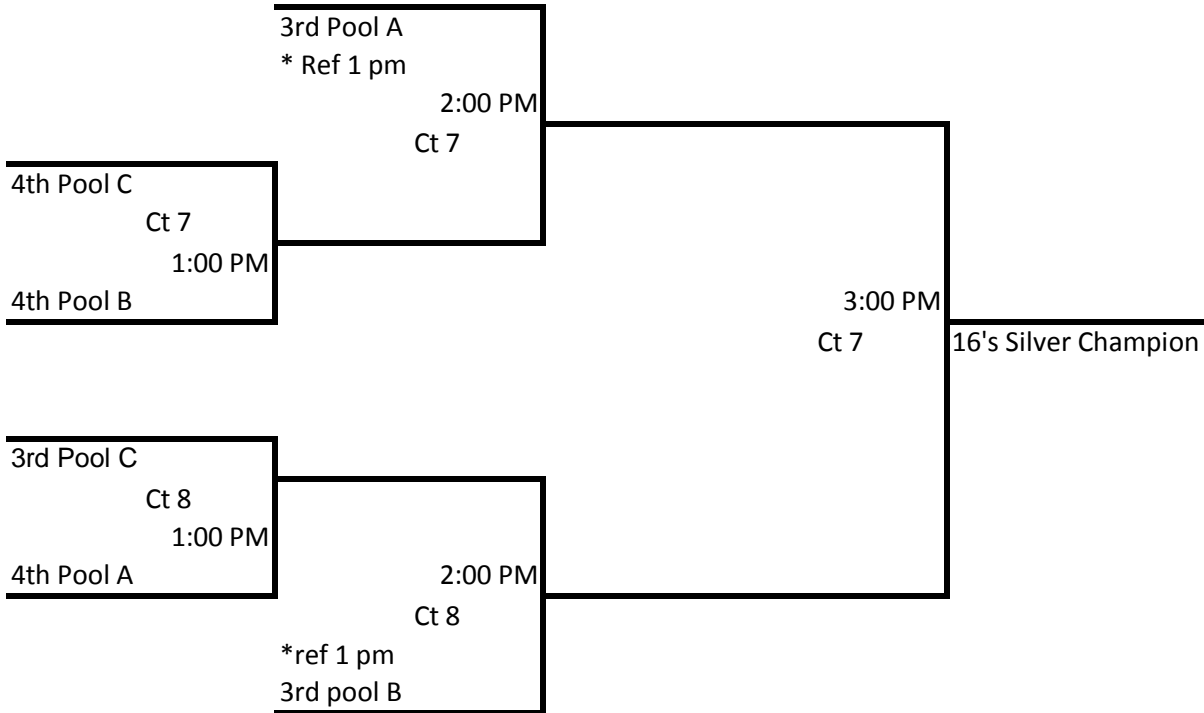

Pool B -- Court 7 -- Shorecrest							Matches		Games		Place
4 Team Pool							Won	Lost	Won	Lost	
1. Pinellas Heat 16 Local											
2. OVA 16 National Blue											
3. Tampa Titans 16 Verde											
4. Synergy 16 Altius											
Saturday	Saturday	Saturday	Saturday	Saturday	Saturday	Day					
2pm	3pm	4pm	5pm	6pm	7pm	Time					
Ct 7	Ct 7	Ct 7	Ct 7	Ct 7	Ct 7	Location					
1 v 3 R:2	2 v 4 R:1	1 v 4 R:3	2 v 3 R:1	3 v 4 R:2	1 v 2 R:4	Who					
						Game 1					
						Game 2					
						Game 3					

Pool C -- Court 8 -- Shorecrest							Matches		Games		Place
4 Team Pool							Won	Lost	Won	Lost	
1. OVA 16 North Travel											
2. Gulf Coast 16 Cardinal											
3. Tampa Titans 16 Byzan											
4. Synergy 16 Fortius											
Saturday	Saturday	Saturday	Saturday	Saturday	Saturday	Day					
2pm	3pm	4pm	5pm	6pm	7pm	Time					
Ct 8	Ct 8	Ct 8	Ct 8	Ct 8	Ct 8	Location					
1 v 3 R:2	2 v 4 R:1	1 v 4 R:3	2 v 3 R:1	3 v 4 R:2	1 v 2 R:4	Who					
						Game 1					
						Game 2					
						Game 3					

# 16's Division Playoffs (Sunday)

16's Gold Division -- Courts 8 ----Shore Crest

Loser of each playoff match refs the next match.

# 16's Division Playoffs (Sunday)

16's Silver Division -- Courts 7 and 8 -- Shorecrest

Loser of each playoff match refs the next match.